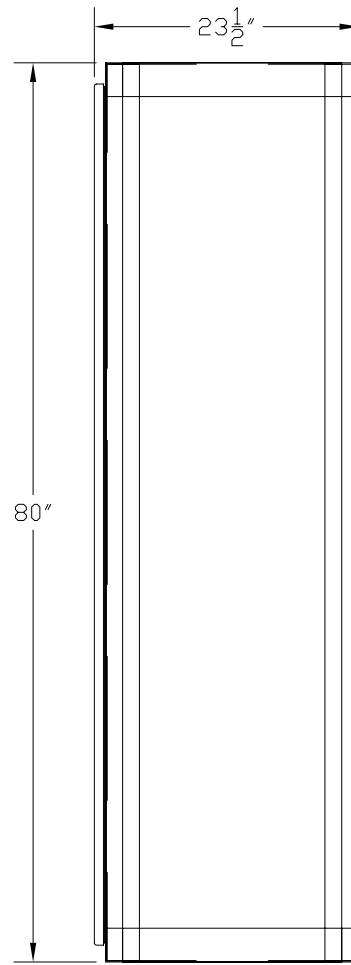

TOP/BOTTOM VIEW

FRONT VIEW

RIGHT SIDE VIEW

CONTROL CABINET : WEIGHTS
 600LBS