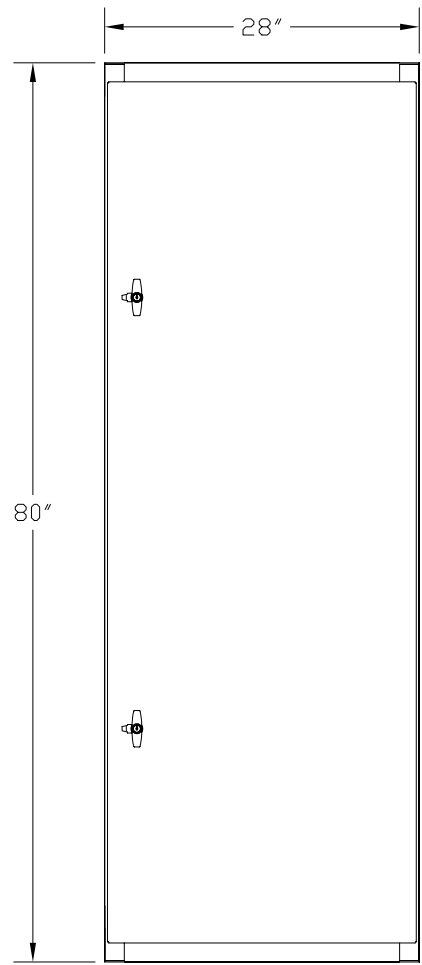

TOP/BOTTOM VIEW

FRONT VIEW

RIGHT SIDE VIEW

CONTROL CABINET : WEIGHTS
 600LBS